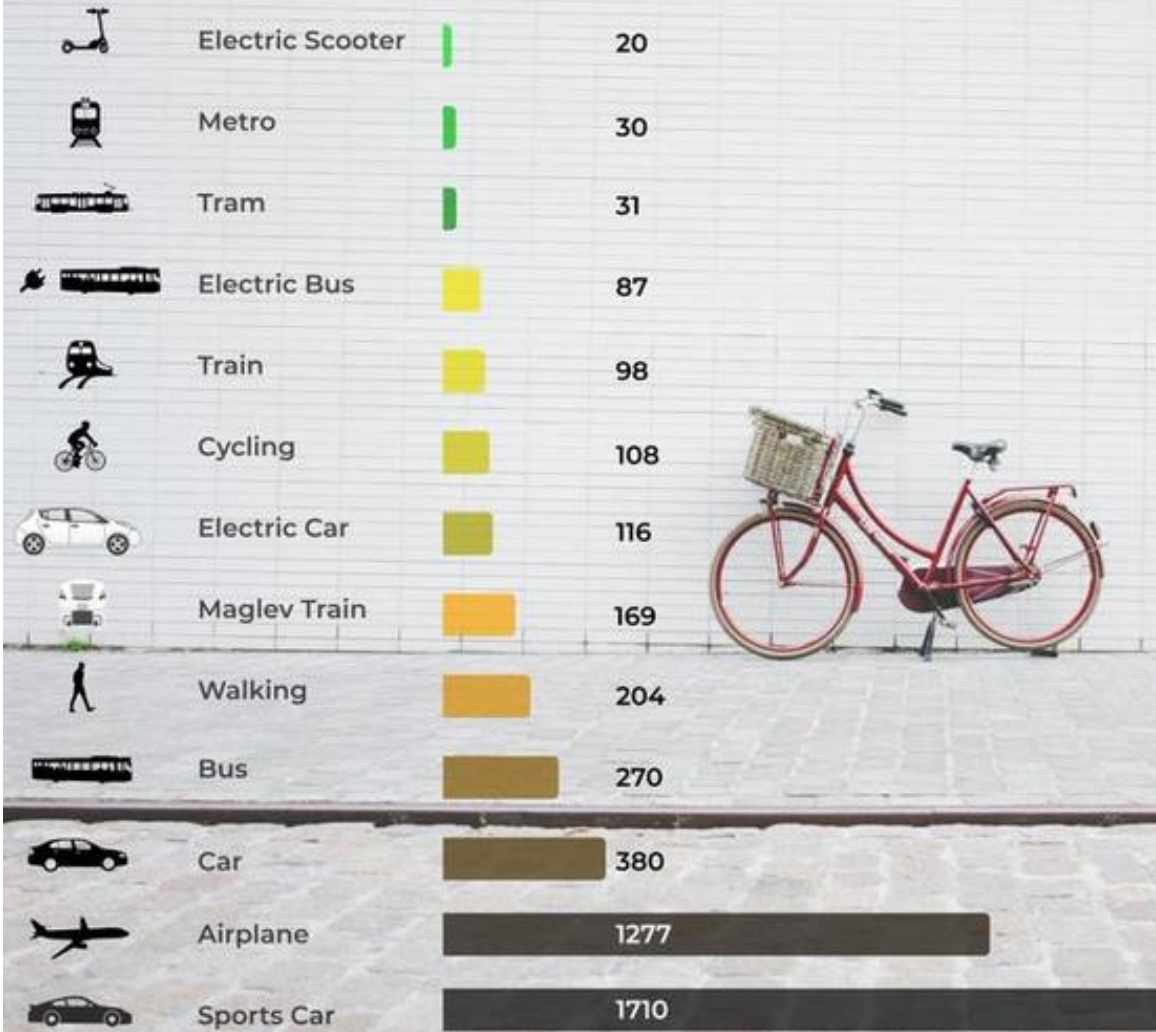

Energy Efficiency in Transportation

Joules energy used / meter / person

For full list of references please visit [EcoHungry.com/energy-efficiency-in-transportation](https://www.ecohungry.com/energy-efficiency-in-transportation)